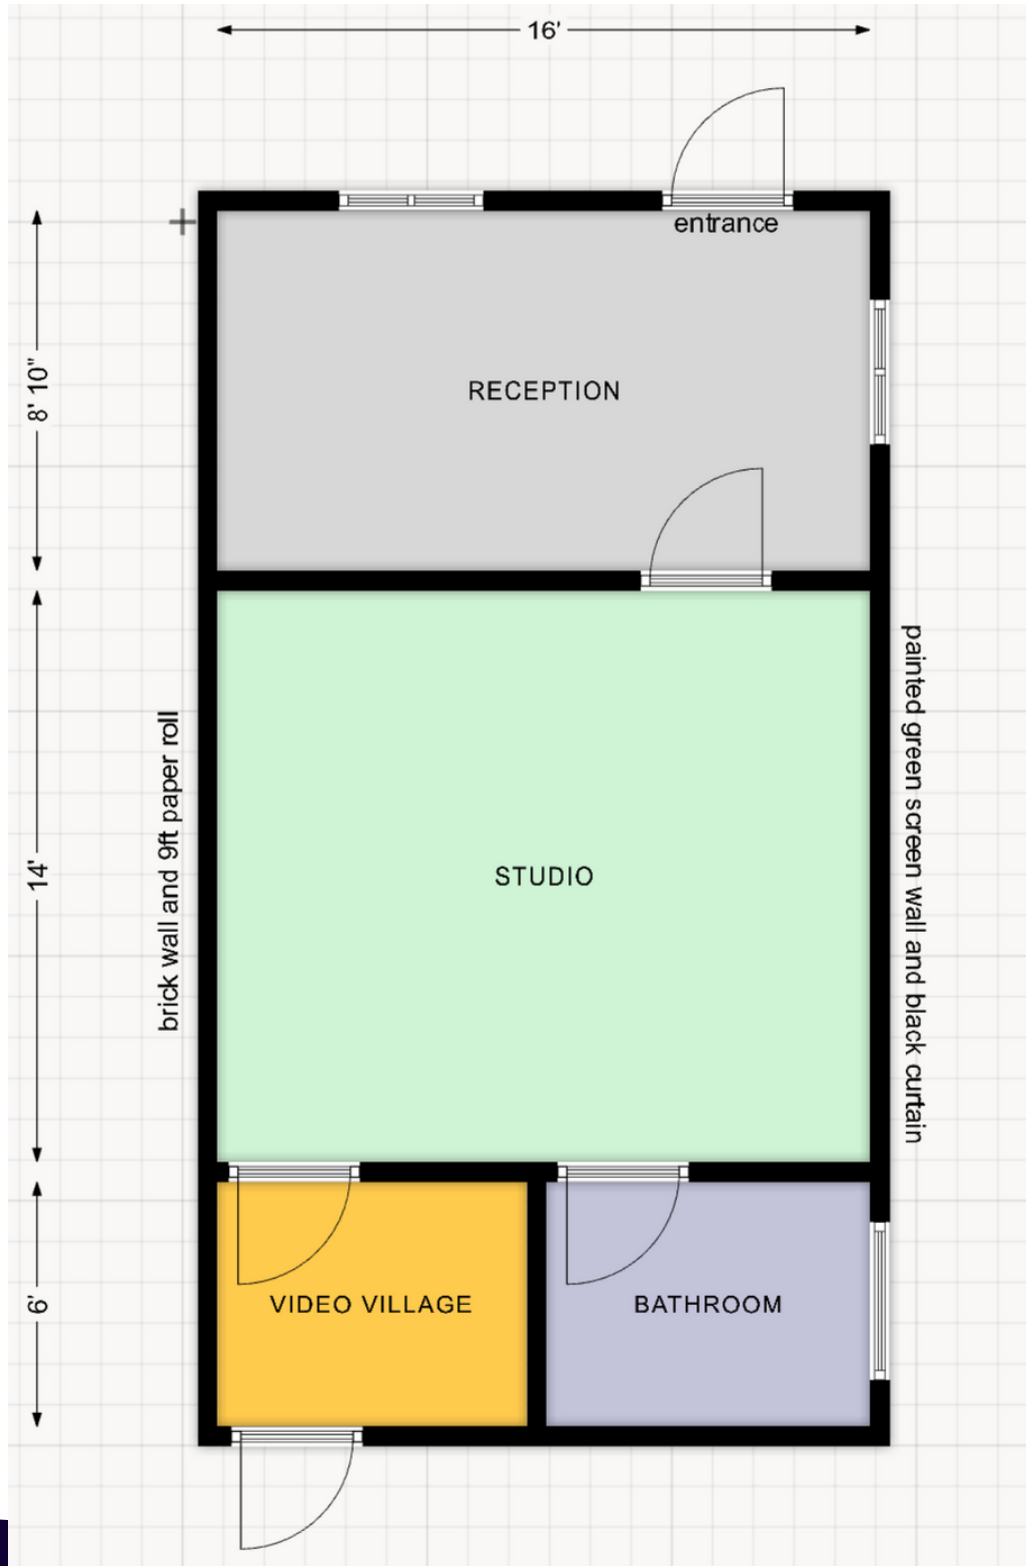

space rental includes:

- studio space
- video village room
- seating in the reception area
- customizable Philips Hue house lights in the studio
- central heating/cooling
- high-speed Fios internet with wifi and ethernet ports

215-853-3873

www.angelawolfvideo.com

the BUILDING

215-853-3873

www.angelawolfvideo.com

the STUDIO

- Foam-brick wrap-around wall: 14ft wide on one side, and 4ft wide on the other
- 9ft paper roll mount on wall for seamless backdrops

- 14ft wide chroma key painted green screen
- Black curtain backdrop for blackbox set

- 16ft x 14ft
- Insulated walls for soundproofing
- Carpet and felt walls to minimize reverb
- No windows for total light control
- Customizable Philips Hue "house lights"
- 12 outlets, including 2 in the ceiling

- Two HDMI output ports that come directly from the studio space to avoid running cables
- Wall-mounted broadcast monitor
- Ethernet Port with Verizon Fios

- Two work tables perfect to set up computers or gear
- Hightop chairs that tuck under the counter for maximum space
- Mini-fridge for drinks or snacks