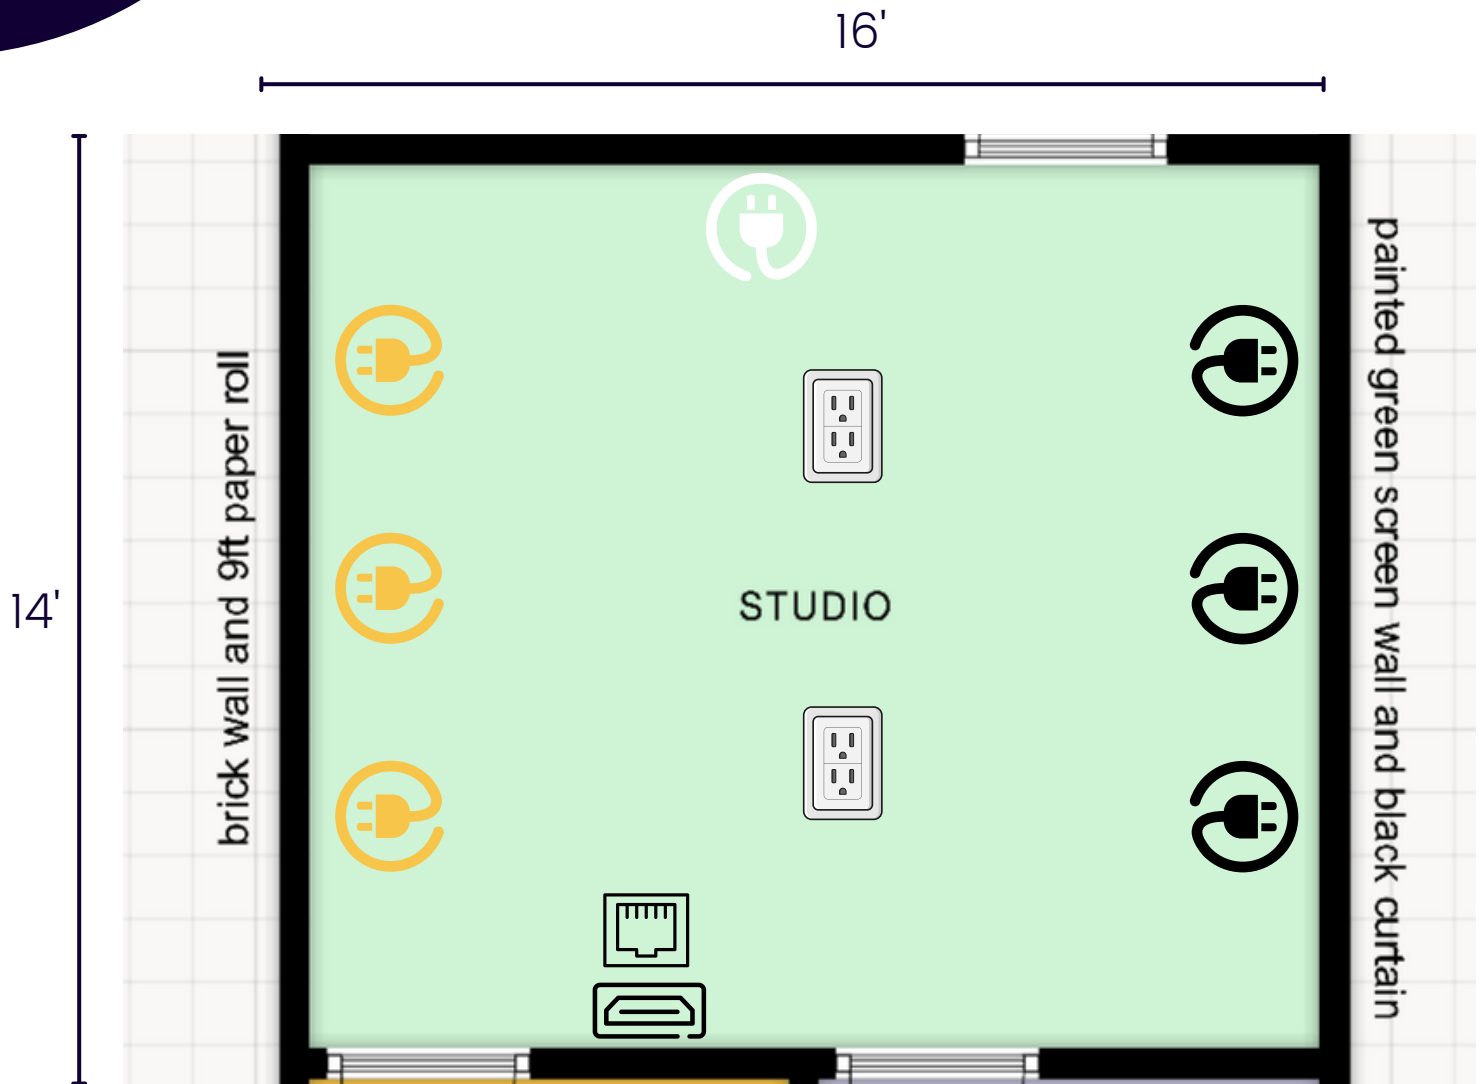

the STUDIO

KEY

- 15A outlet
- 15A dedicated outlet
- 15A outlet in ceiling
- 20A outlet (double)
- HDMI port (double)
- ethernet port

215-853-3873
www.angelawolfvideo.com