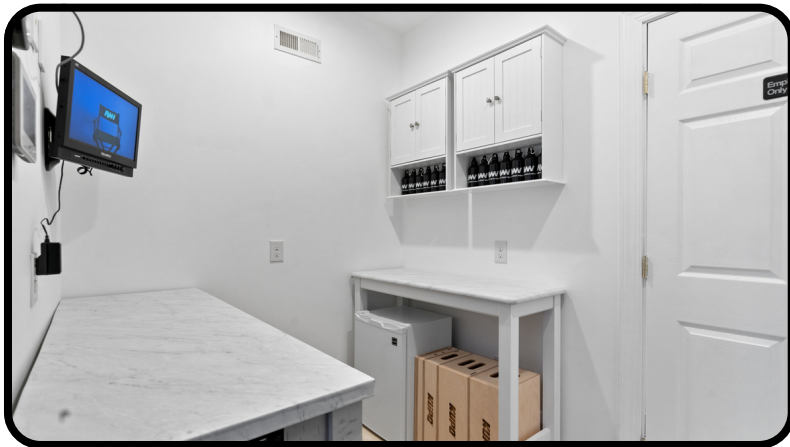

- 14ft wide chroma key painted green screen
- Black curtain backdrop for blackbox set

- 16ft x 14ft
- Insulated walls for soundproofing
- Carpet and felt walls to minimize reverb
- No windows for total light control
- Customizable Philips Hue "house lights"
- 12 outlets, including 2 in the ceiling

- Two HDMI output ports that come directly from the studio space to avoid running cables
- Wall-mounted broadcast monitor
- Ethernet Port with Verizon Fios

- Two work tables perfect to set up computers or gear
- Hightop chairs that tuck under the counter for maximum space
- Mini-fridge for drinks or snacks